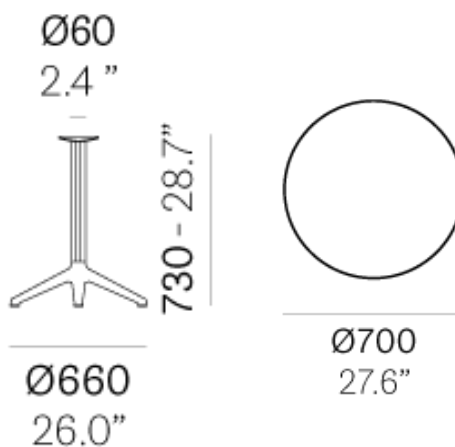

## **Ypsilon 4790**

When the sophisticated aluminium die-casting technology meets the design, the result is Ypsilon table collection, lightweight and easy to handle. Table with three aluminium legs and extruded aluminium column, available combined with tops of different sizes and finishes.

<i>Brand:</i>	<b>Pedrali, Made in Italy</b>
<i>Item type:</i>	Small Table
<i>Item Code:</i>	4790/BIE + D69CFC/BI4791
<i>Designer:</i>	Jorge Pensi Design Studio
<i>Top :</i>	White
<i>Frame:</i>	White
<i>Dimension:</i>	70dia x 73 H cm